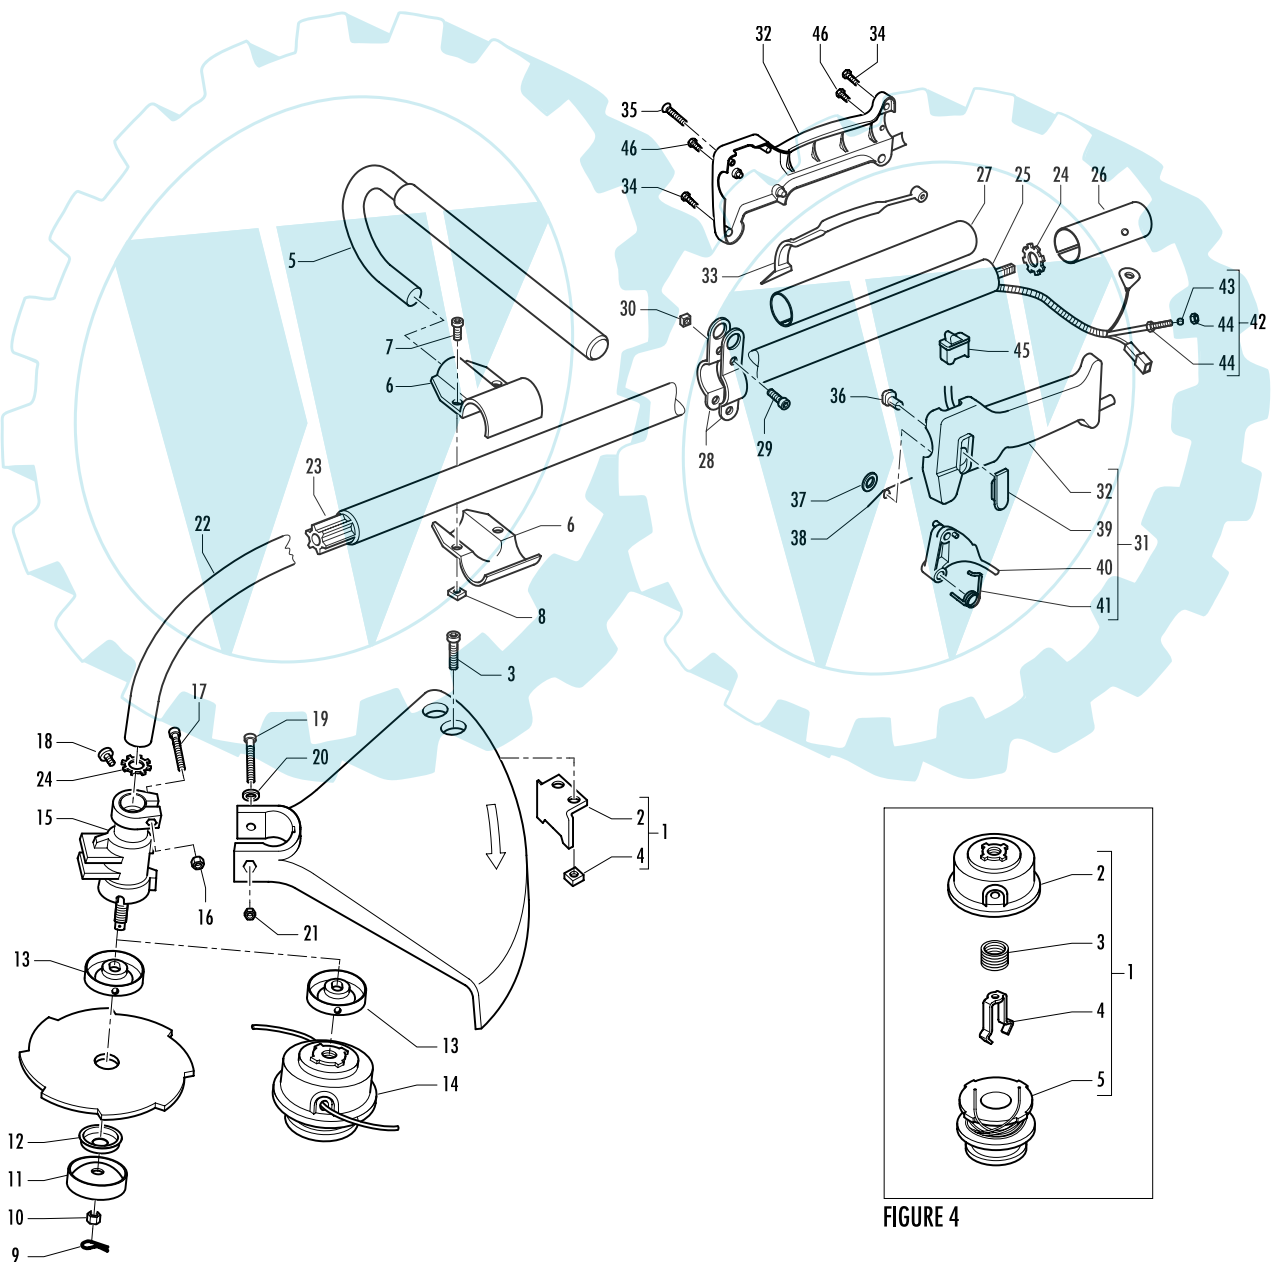

brand	MCCULLOCH

date	MAY/03	SHEET 3/4

Model	Prefix
CABRIO 249	01

Product number
953900419

FIGURE 3

FIGURE 4