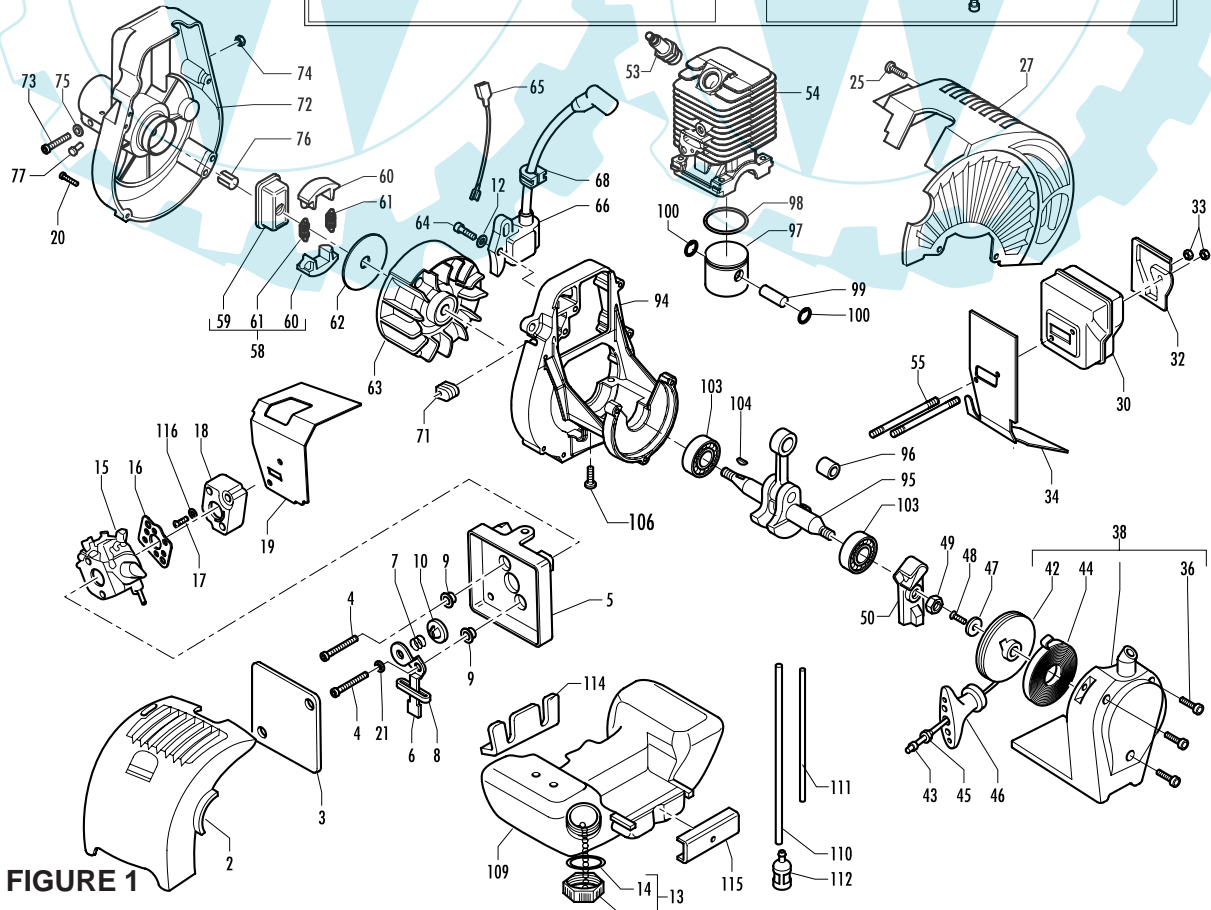

brand	MCCULLOCH

date	MAY/03	SHEET 1/4

Model	Prefix
CABRIO 249	01

Product number
953900419

FIGURE 1