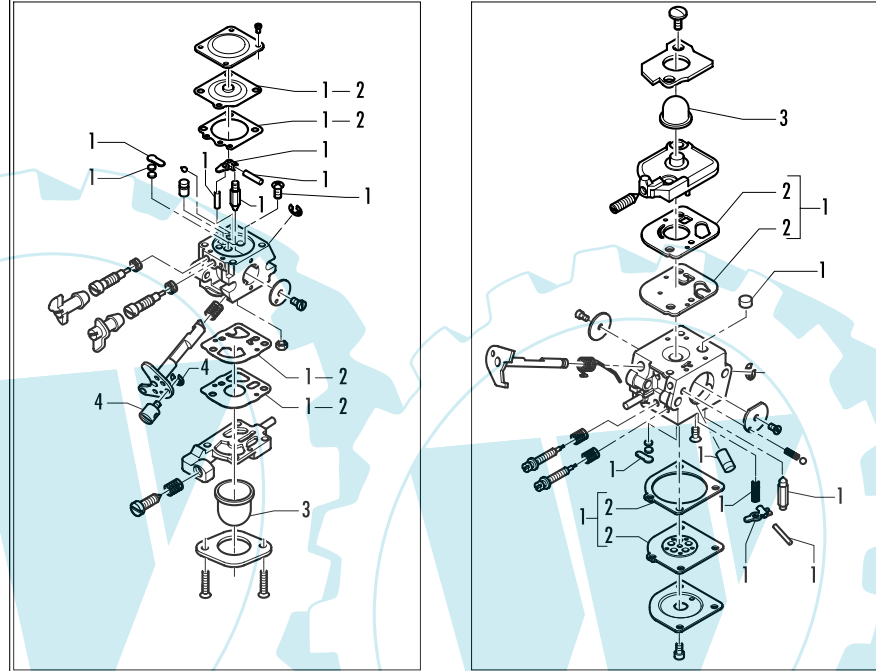

brand	MCCULLOCH

date	MAY/03	SHEET 1/4

Model	Prefix
CABRIO 249	01

Product number
953900419

FIGURE 2

WALBRO WT 547

ZAMA C1Q M38